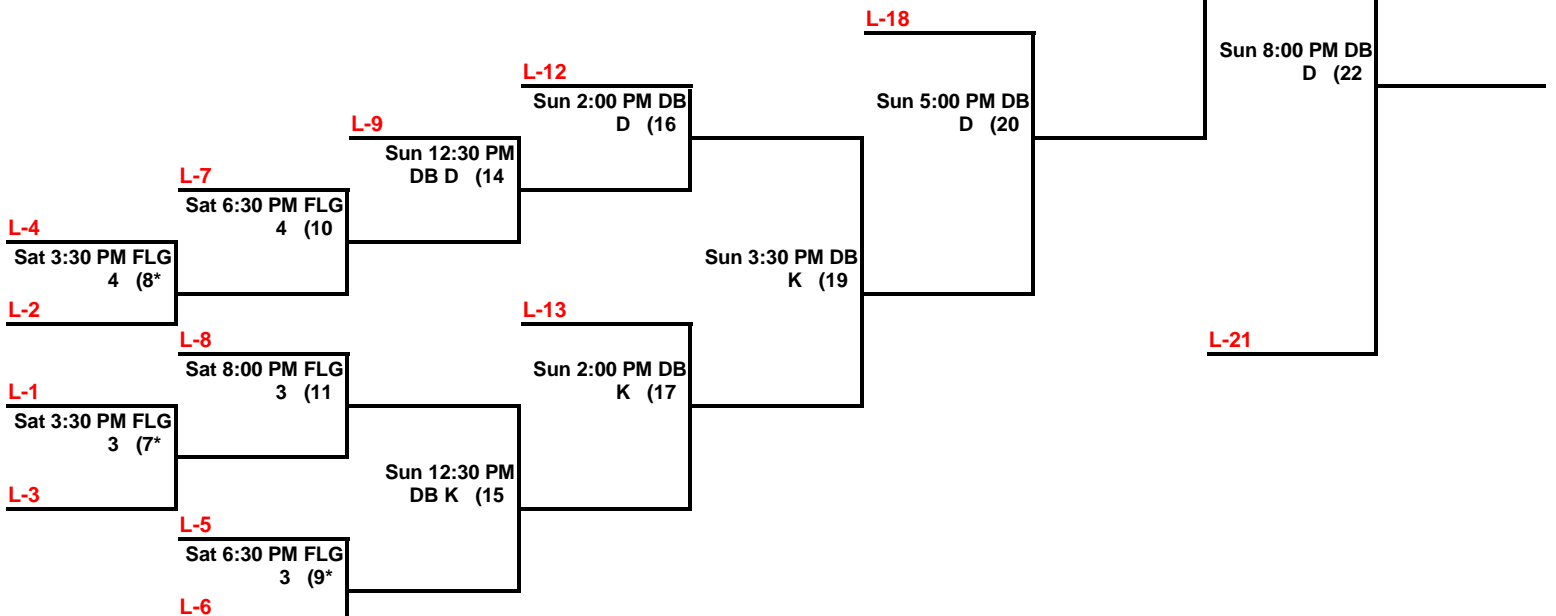

### Winners Bracket

### Loser's Bracket

NOTE: An \* next to a game number in the losers bracket denotes the loser of that game is still in the tournament.